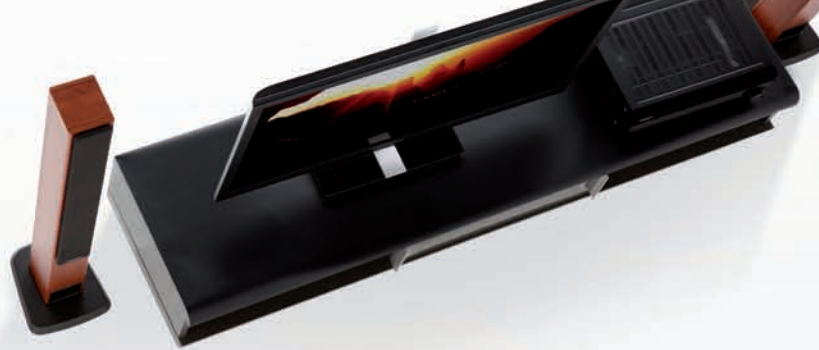

KENWOOD

Listen to the Future

IN TUNE WITH YOUR LIFE

HOME ENTERTAINMENT 2011

Always - In Tune with your Life

Whether you are relaxing in your study after work, making a late breakfast on Sunday morning or gathering your friends to enjoy an evening in your living room, Kenwood has a sound system, components and speakers to make your leisure time and life more pleasurable. This year, Kenwood brings you the latest technology to reward your senses like never before. Now you have the perfect choices for any situation whatever your lifestyle.

CLX-70-B (Black)

CLX-70

CD	USB
SD	FM/AM

Stylish Audio System

Our all new CLX-70 personal audio system comes in three pleasing to the eye flavors: vivid pink, traditional black or clean white. They sound as good as they look. This compact system plays your favourite music from its tuner or from a CD. You can even insert your iPod or iPhone into its dock and it becomes your personal music station. Small enough to carry all around the house, it delivers superb sound quality only Kenwood can offer.