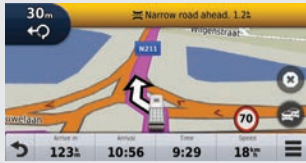

T9B-0073-00

Wired Bluetooth "Hands-Free" Microphone

CA-DR1130

Dashboard Camera Hardwire Kit. for DRV-A610W/A510W/A310W Cable Length: 4.0m

KCA-RCDV340

Remote Control for Multimedia Models

Guidance by Garmin

Equipped with the industry leading Garmin navigation software, offering a variety of display options to make your driving easy such as Photo Real Junction View and Lane Assist*.

*some functions may not be available in certain models/markets / countries.

Lane Assist

Camper / Truck navigation*

Avoid low bridges, narrow roads, steep hills, and other hazards and unpleasant situations thanks to Car/RV/Truck DNR992RVS Navigation System. Get custom routing, road warnings according to your vehicle parameters. Discover and navigate to thousands of Campground, truck stops, service stations, parking lots, hotels, restaurants, tourist attractions, and more with detailed POI's information.