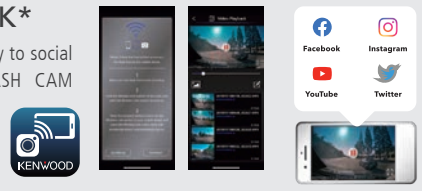

*Optional CA-DR1130 Required

G-SENSOR & BUILT-IN GPS*

The camera is equipped with a G-Sensor designed to detect a collision, and GPS that records speed and latitude and longitude.

WIRELESS APP LINK*

Easily share recorded videos directly to social media using the KENWOOD DASH CAM MANAGER smartphone application (iOS 9.0+ or Android 5.0.2+)