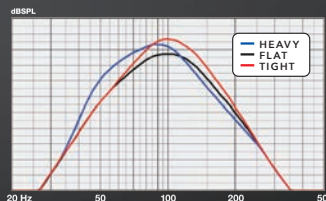

Three types of bass to match the music of various genres equipped with ACTIVE EQ TECHNOLOGY.

- HEAVY: Deep and intense bass sound.
- FLAT: Natural and smooth bass sound.
- TIGHT: Rich and clean bass sound.